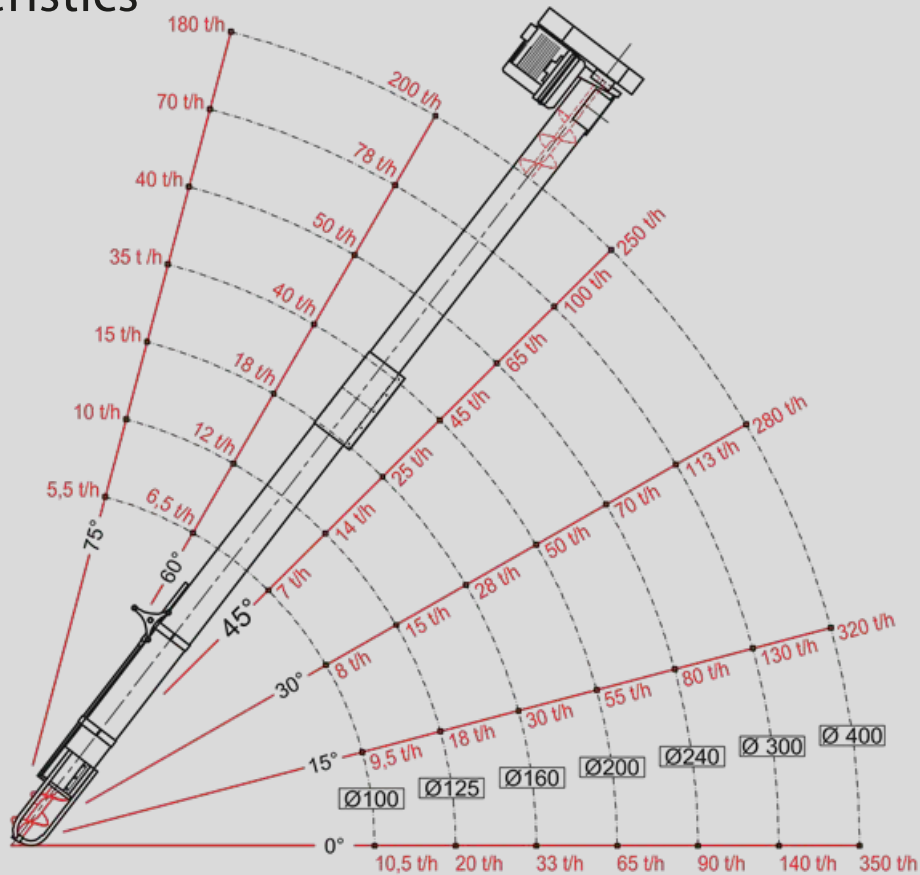

Characteristics

(Output indication using wheat (SW 0.75 Humidity 16 %))