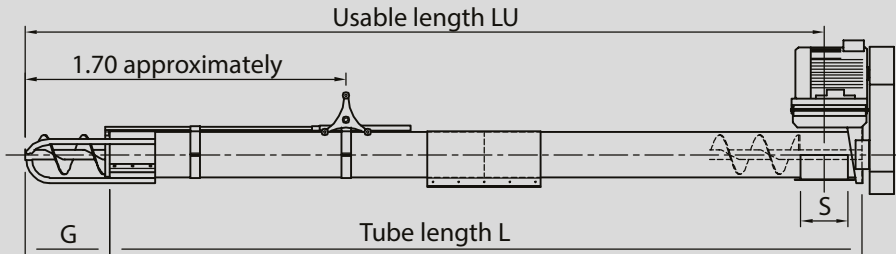

www.akyurektd.com

SCREW ELEVATORS

Performance

Type	SE 100	SE 125	SE 160	SE 200		SE 240	SE 300	SE 400
Maximum output in tons per hour at 45° (*)	7	14	25	35	45	50 - 65	100	250
Rotation speed (rpm)	725	900	580	435	543	414	325	325
Length L (m)	3 to 8	3 to 10	3 to 13	3 to 13		3 to 15	3 to 12	3 to 12
Maximum power (kW)	1.5	3	5.5	9		15	15	37

(*) Using wheat (SW 0.75 Humidity 16 %)

Standard dimensions

Type	SE 100	SE 125	SE 160	SE 200	SE 240	SE 300	SE 400
External tube diameters (mm)	Ø 100	Ø 125	Ø 160	Ø 200	Ø 240	Ø 300	Ø 400
Tube length L (m)	3 to 8	3 to 10	3 to 13	3 to 13	3 to 15	3 to 12	3 to 12
Caged inlet length G (mm)	385	570	340	440	450	630	800
Caged inlet external diameter	Ø 180 mm	Ø 195 mm	Ø 240 mm	Ø 260 mm	Ø 305 mm	Ø 390 mm	Ø 550 mm
Usable length LU (m)	3.31 to 8.31	3.50 to 10.50	3.07 to 13.07	3.26 to 13.23	3.24 to 15.20	3.26 to 12.23	3.48 to 12.48
Exit aperture S (mm)	120 x 100	120 x 100	200 x 160	□200	□250	□250	500 x 400
Overall length (m)	3.46 to 8.46	3.65 to 10.65	3.34 to 13.34	3.60 to 13.57	3.61 to 15.57	3.82 to 12.79	4.41 to 13.41
Weight inclusive of motor (kg)	43.5 to 74	53.5 to 122	86 to 277	105 to 350	156 to 518	289 to 682	613 to 1878